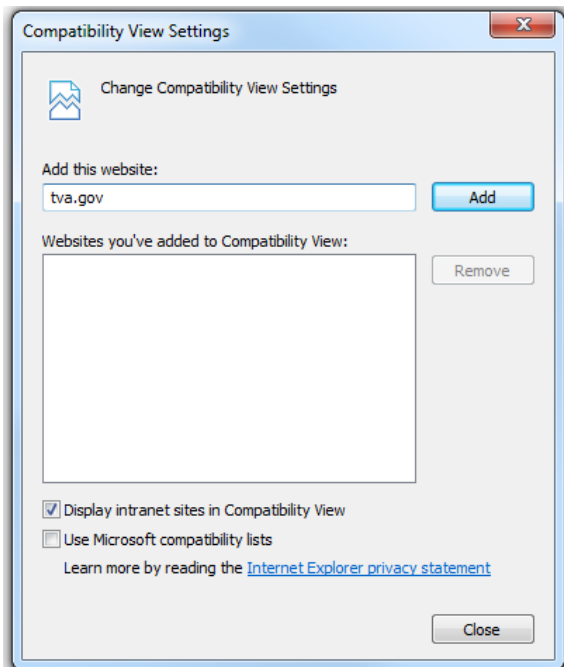

Add TVA to Internet Explorer Compatibility Settings

1. Open an Internet Explorer browser.
2. In the upper right-hand corner of the browser, go to Tools > Compatibility View Settings:

3. Type in **tva.gov** and click Add: