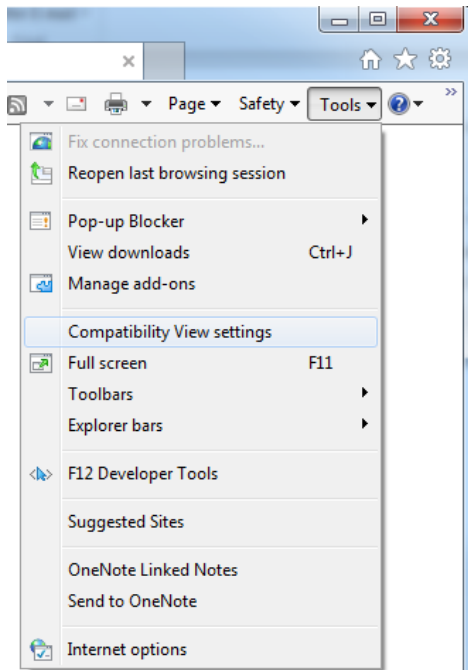

Add TVA to Internet Explorer Compatibility Settings

1. Open an Internet Explorer browser.
2. In the upper right-hand corner of the browser, go to Tools > Compatibility View Settings:

3. Type in **tva.gov** and click Add: